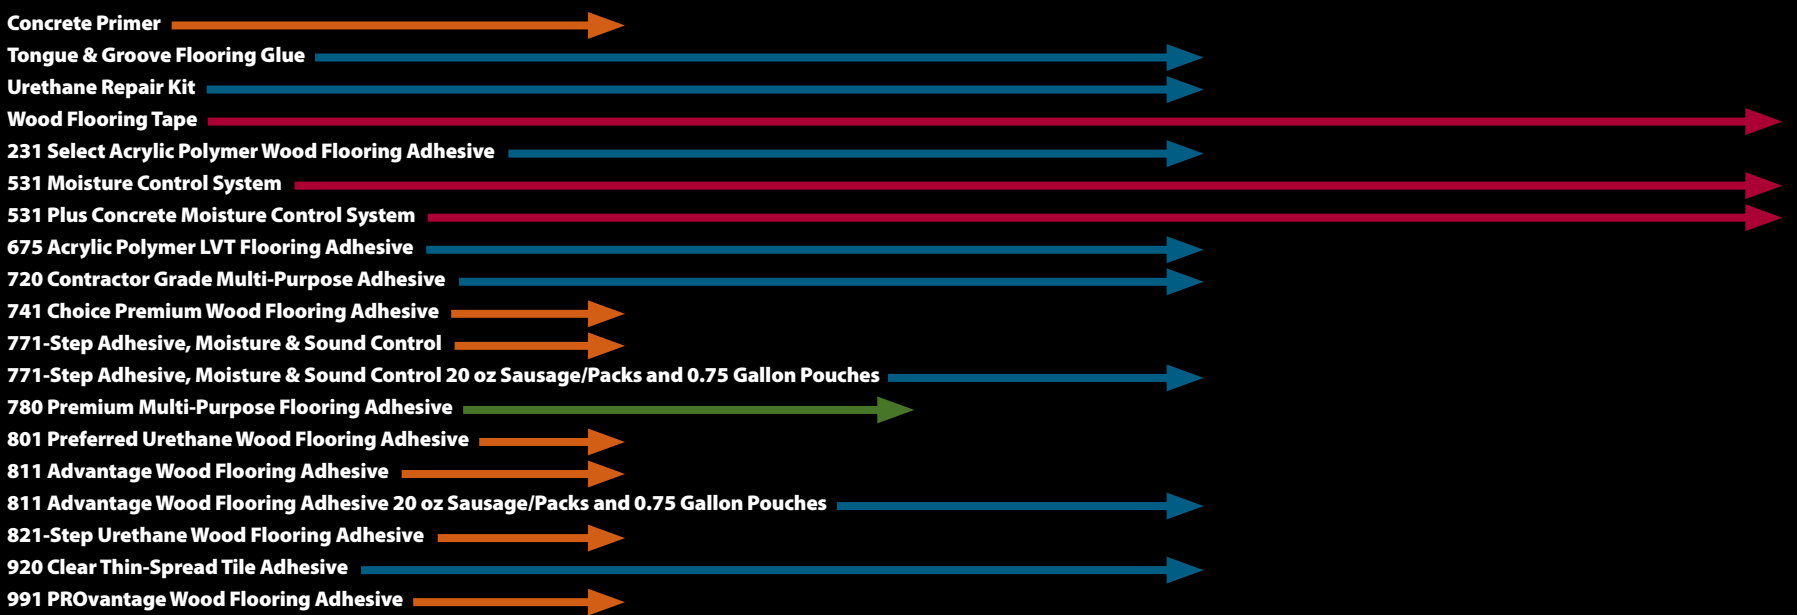

FLOORING PRODUCTS